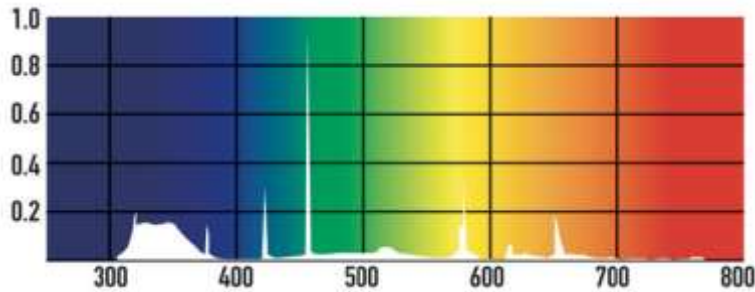

Model: RARLZS Part No: AR45 Dg No: CA1034
The Lumenize T5 General Assembly

ARCADIA REPTILE

PRODUCT DATA SHEET

RARLZS

LUMENIZE PRO T5

MEASUREMENTS (based on supplied lamps)

	Nominal wattage	Power usage						
	W	kWh /1000h						
RARLZS08	8	8.6						
RARLZS14	14	14.2						
RARLZS24	24	24.2						
RARLZS39	39	40.1						
RARLZS54	54	54						

COLOUR SPECTRAL CHART wavelength nm

Dragon lamp (suffix D)